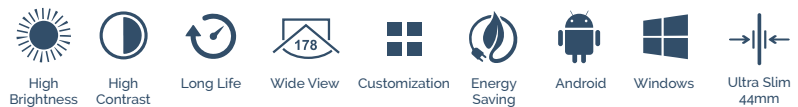

Diginnova Window Signage Display

Indoor & Outdoor Ceiling Mounted Dual - Sided Advertising Display
Perfect for Show Windows

Suitable For:

Product Highlights:

Key Features:

- Light weight - 15Kg only
- 24/7 easy operation
- Play verticle, horizontal & multiple window
- Update controls by USB, WiFi, LAN Cable
- CMS publishing design software
- Cloud CMS software optional

Advantages:

- High brightness 300/700 Nits / 700 - 3,000 Nits
- Double display back to back
- Full HD 1920x1080 & UHD 3840x1920
- Ultra slim design 44mm - 80mm
- Available in 37", 43", 47", 55"
- Play same or different content both sides