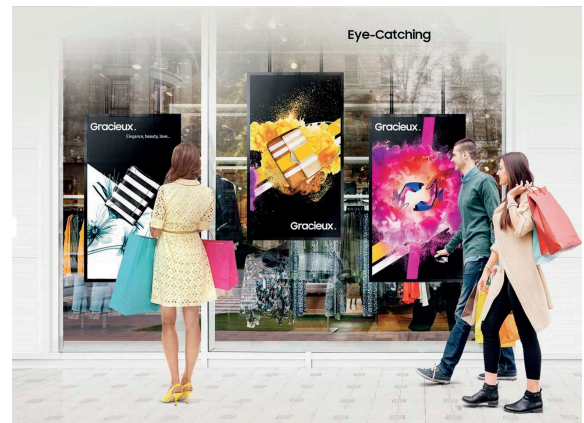

Diginnova Window Signage Display

Indoor & Outdoor Ceiling Mounted Dual - Sided Advertising Display
Perfect for Show Windows

Suitable For:

Product Highlights:

Key Features:

- Light weight - 15Kg only
- 24/7 easy operation
- Play verticle, horizontal & multiple window
- Update controls by USB, WiFi, LAN Cable
- CMS publishing design software
- Cloud CMS software optional

Advantages:

- High brightness 300/700 Nits / 700 - 3,000 Nits
- Double display back to back
- Full HD 1920x1080 & UHD 3840x1920
- Ultra slim design 44mm - 80mm
- Available in 37", 43", 47", 55"
- Play same or different content both sides