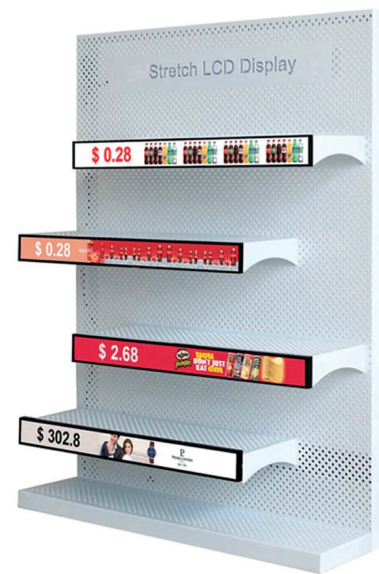

INDOOR

DIGINNOVA
Solutions Galore

Diginnova Shelf Edge LCD Display

Innovative Way to Promote Hypermarket / Retail Business

Suitable For:

Retail

Shopping
Mall

Restaurants
& Hotels

Android

Ultra Slim
25mm

Key Features:

- Super flat & thin panel, Aluminium lightweight
- Light-weight with shelving
- Multiple video functions, scrolling text
- Remote CMS / Cloud software optional
- Noise-free

Advantages:

- The smart LCD shelving screen
- Digital content to save labor / maintenance cost
- Replacing paper labels
- Show video and images more effectively
- Various size width: 50, 60, 70, 90, 110 cm