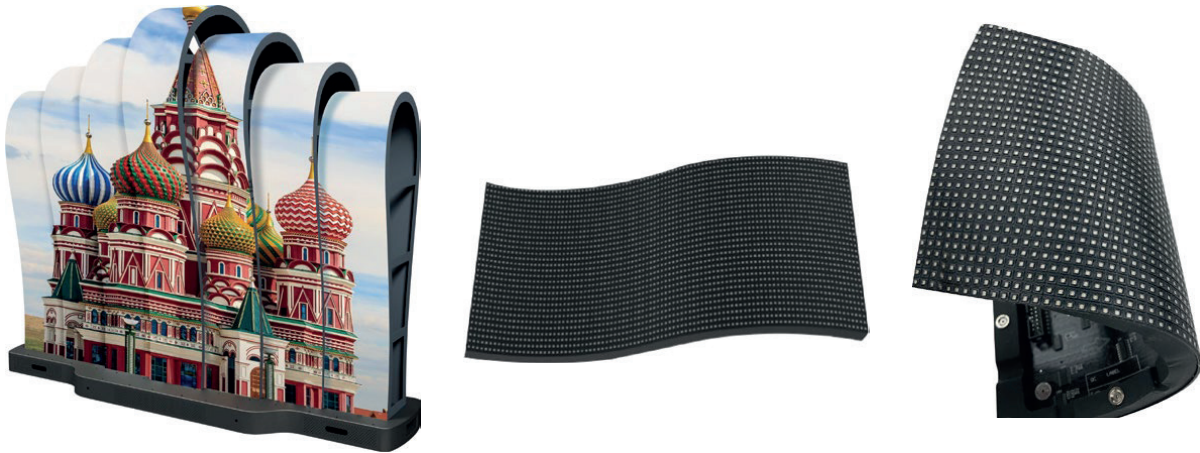

VARIOUS SHAPES & SIZES

Technical Data:

Model No.	DI-IFP1.8	DI-IFP2.0	DI-IFP2.5	DI-ITP3.0	DI-ITP4.0
Pixel Pitch	1.875mm	2.0mm	2.5mm	3.0mm	4.0mm
Pixel Density Pixels M2	283,024	250,000	160,000	110,224	62,500
LED Arrangement	SMD 1010	SMD 1515	SMD 2020	SMD 2020	SMD 2020
Module Resolution (Pixels)	160x180	160x180	128x144	96x108	64x72
Module Dimensions (mm)	240x120mm				
Brightness level (Nits)	600-800				
Refresh Rate	1920 - 3840 Hz				
Driving Mode	32	45	32	32	16
Way of Scan	≥14Bit	≥14Bit	≥14Bit	≥14Bit	≥14Bit
Contrast Ratio	8000:1	8000:1	10000:1	10000:1	10000:1
Frame Rate (Hz/sec)	60 Hz				
Grey Level	16 bit				
Max Power Consumption	190 watts	180 watts	145 watts	110 watts	145 watts
Ave Power Consumption	75 watts	70 watts	60 watts	45 watts	60 watts
Visual View Angle	140° /140°				
Operating Power Source	100-240V AC 50-60 Hz				
Storage Temperature	-35°C ~ 60°C				
Operating Temperature	-20°C ~ 45°C				
Relative Humidity	≤95%				
Storage Humidity	≤45%				
Protecting Rating	IP 43				
Signal Input Source	S-Video, VGA, DVI, HDMI SDI				
MTBF (in hours)	10,000				
LED Lifetime (In Hours)	100,000				
Panel Dimensions (mm)	Customized based on site requirement				
Panel Material	Steel				
Service Access	Front/Rear				
Installation options	Wall, Floor & Ceiling hanging				
Certification	CE, ETL, FCC EMC				

Images used are all for illustrative purpose only. The technical specification & product appearance may change based on actual product offered by the company. Terms & conditions apply.