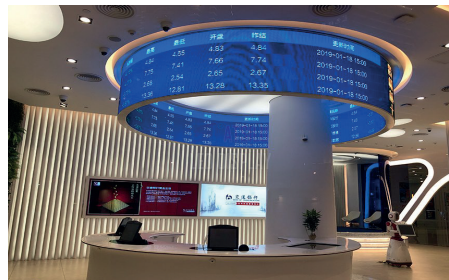

Diginnova Flexible Curved Series

Empowered for Performance of Curved LED Solution

Need New Img
If Possible

Suitable For:

Product Highlights:

Key Features:

- Soft flexible panel for Dia 360°
- Customized design & various sizes
- Easy installation, Front access
- Variable pixel
- Pixel pitch: 1.8, 2.0, 2.5, 3.0, 4.0 mm

Advantages:

- Flexible panel, can match different sizes / shapes
- Magnetic design, light weight
- High refresh rate 1920-3840 Hz
- Brightness upto 1,000 - 1500 Nits
- Wall/Ceiling installation options